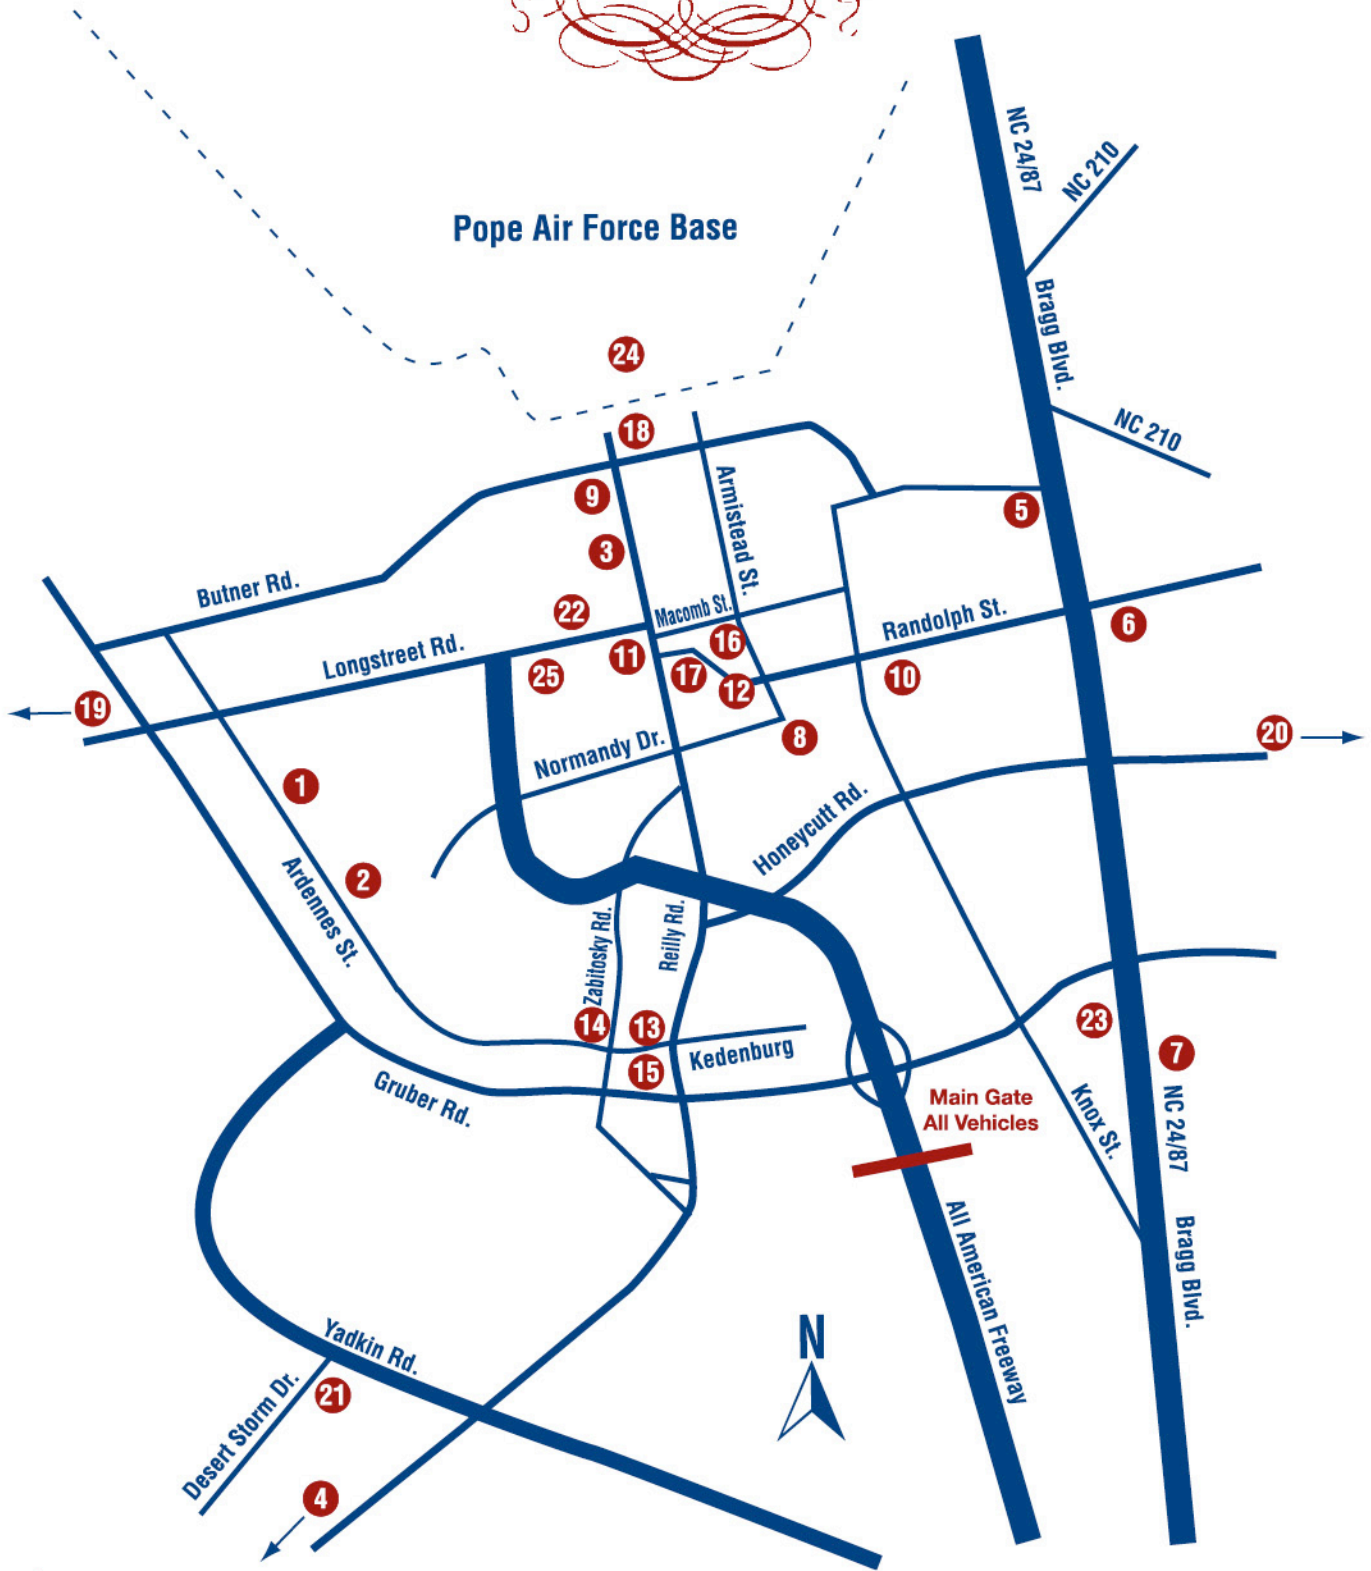

Fort Bragg/Pope AFB

Fort Bragg/Pope AFB

- | | | | | | |
|---|--|----|----------------------------|----|-----------------------------------|
| 1 | 82nd Airborne Division Memorial Chapel | 10 | Fort Bragg Welcome Center | 19 | Sicily Drop Zone |
| 2 | 82nd Airborne Division War Memorial Museum | 11 | Hedrick Stadium | 20 | Smith Lake Recreation Area |
| 3 | Cleland Multipurpose Sports Complex (Ice Skating Rink) | 12 | Iron Mike Statue | 21 | Special Operations Memorial Plaza |
| 4 | Commissary/Exchange | 13 | JFK Hall of Heroes | 22 | Sports USA |
| 5 | Commissary/Exchange | 14 | JFK Memorial Chapel | 23 | Stryker Golf Course |
| 6 | Fort Bragg Cemetery | 15 | JFK Special Warfare Museum | 24 | Willow Lakes Golf Course |
| 7 | Fort Bragg Fairgrounds | 16 | Main Post Chapel | 25 | Womack Medical Center |
| 8 | Fort Bragg Officers' Club/Ryder Golf Course | 17 | Main Post Parade Field | | |
| 9 | Fort Bragg Riding Stables | 18 | Pope AFB Visitors Center | | |